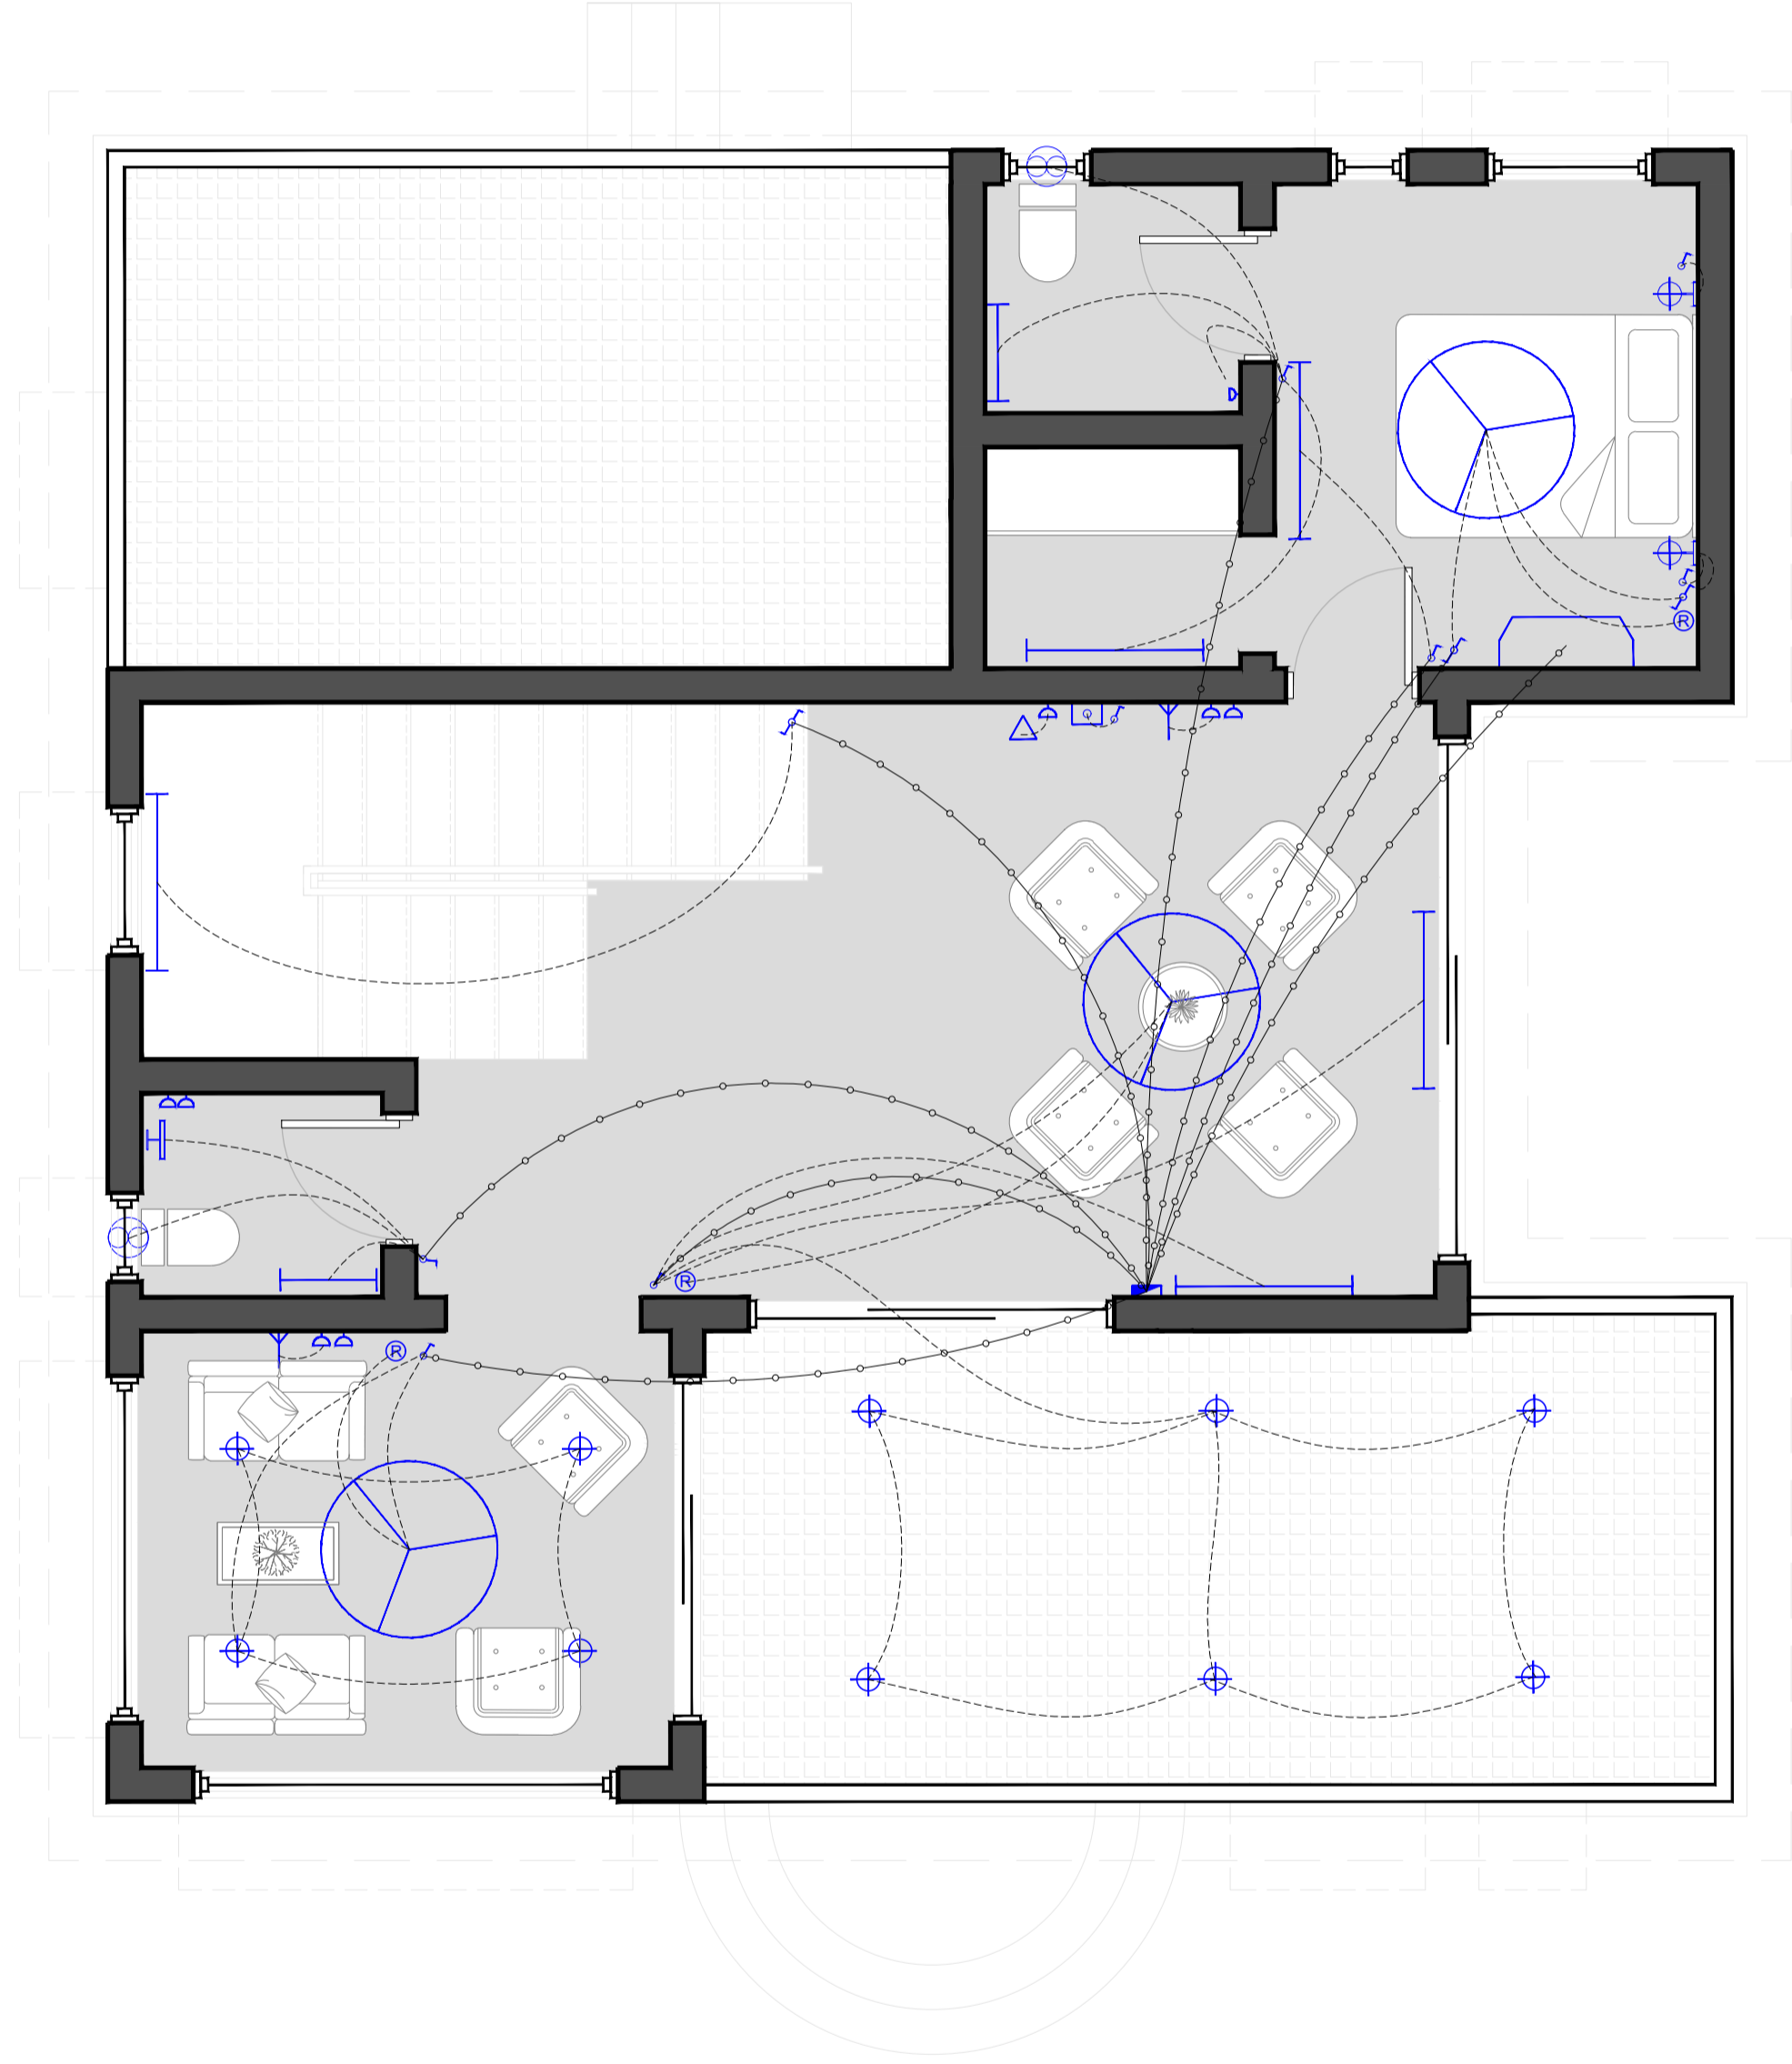

**GROUND FLOOR**

**FIRST FLOOR**

**LEGEND**

- |                                     |                                     |
|-------------------------------------|-------------------------------------|
| Single Gang Switch<br>HEIGHT : 1.2M | Ceiling Light<br>HEIGHT : 3M        |
| Double Gang Switch<br>HEIGHT : 1.2M | Telephone Socket<br>HEIGHT : 0.6M   |
| Air Conditioner<br>HEIGHT : 1.8M    | Exhaust Fan<br>HEIGHT : 2.1M        |
| Single Socket<br>HEIGHT : 1.2M      | Tube Light<br>HEIGHT : 2.7M         |
| Door Bell<br>HEIGHT : 1.2M          | Mirror Lamp<br>HEIGHT : 1.6M        |
| Ceiling Fan<br>HEIGHT : 3M          | TV                                  |
| LAN Port<br>HEIGHT : 0.6M           | Floor Lamp                          |
| Regulator<br>HEIGHT : 1.2M          | Wall Bracket Light<br>HEIGHT : 2.7M |

**Notes:**

- All dimensions are in m unless specified.